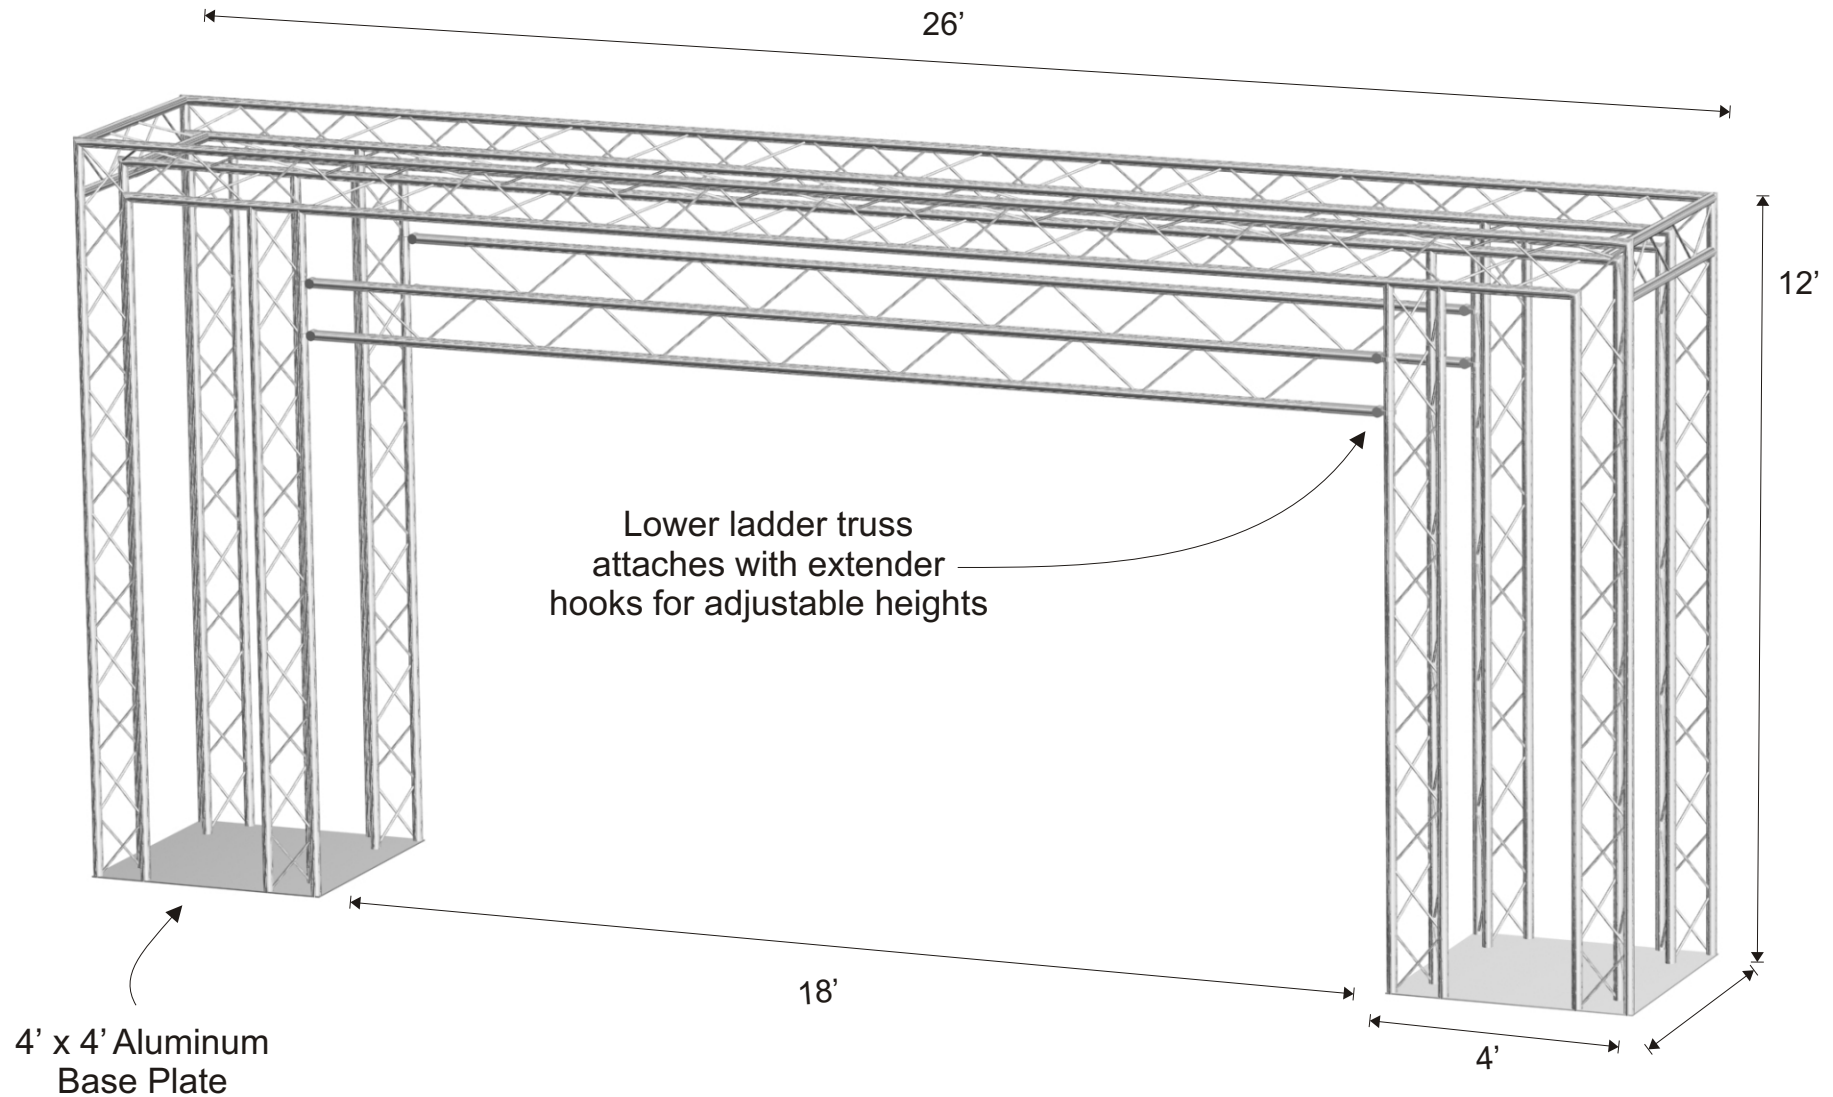

# FL-9 FINISH LINE SYSTEM 12" PROFILE TRUSS 2 & 3 CHORD

2" Chords with 1/2" Webs. Natural Mill Finish

© 2015 Exhibit and Display Truss

**EXHIBIT AND DISPLAY TRUSS.COM**

**TOLL FREE: 855-323-4866 FAX: 905-839-0476 info@exhibitanddisplaytruss.com**